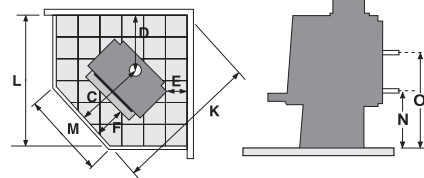

CORNER CLEARANCES

Specifications were correct at the time of printing but may alter and those detailed should be used only as a guide. If in doubt, please consult your local Metro Fires agency or visit metrofires.co.nz. Pricing detailed is for the fire only and is recommended retail including GST. Pricing may be subject to change, please confirm pricing with your Metro agency.